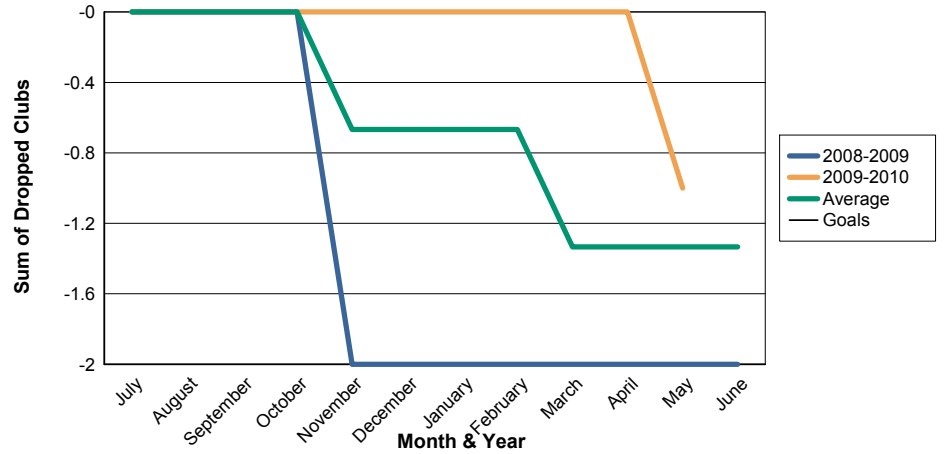

3 Year Comparisons for GMT Constitutional Area 3

By GMT District

As of May 2010

Sum of New Clubs/ Month & Year

For District LC 4

Sum of Dropped Clubs/ Month & Year

For District LC 4

Sum of Net Clubs/ Month & Year