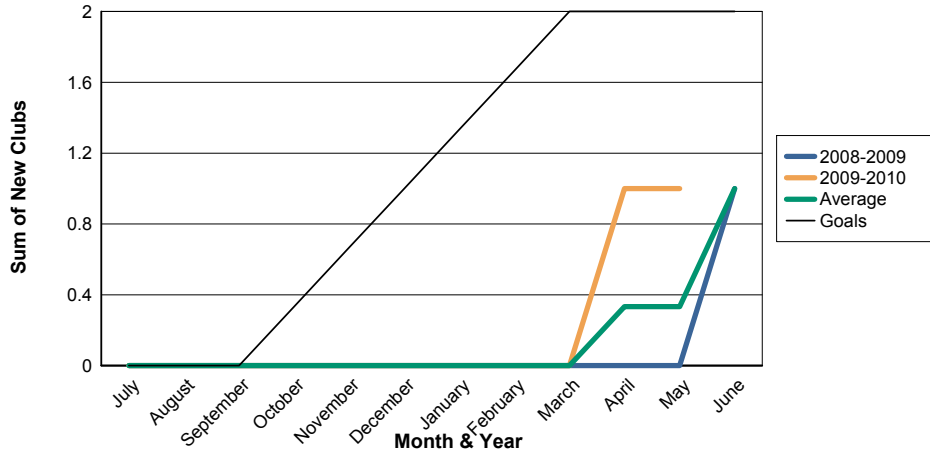

3 Year Comparisons for GMT Constitutional Area 3

By GMT District

As of May 2010

Sum of New Clubs/ Month & Year

For District LC 4

Sum of Dropped Clubs/ Month & Year

For District LC 4

Sum of Net Clubs/ Month & Year