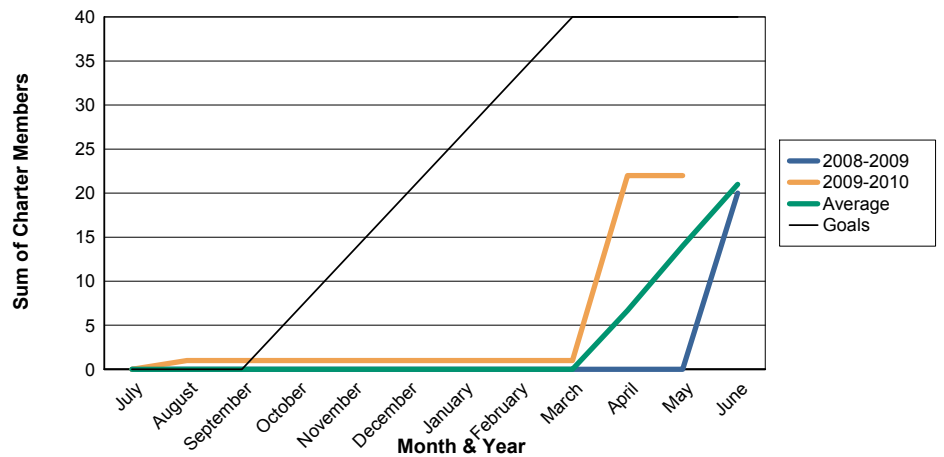

Sum of Charter Members/ Month & Year

For District LC 4