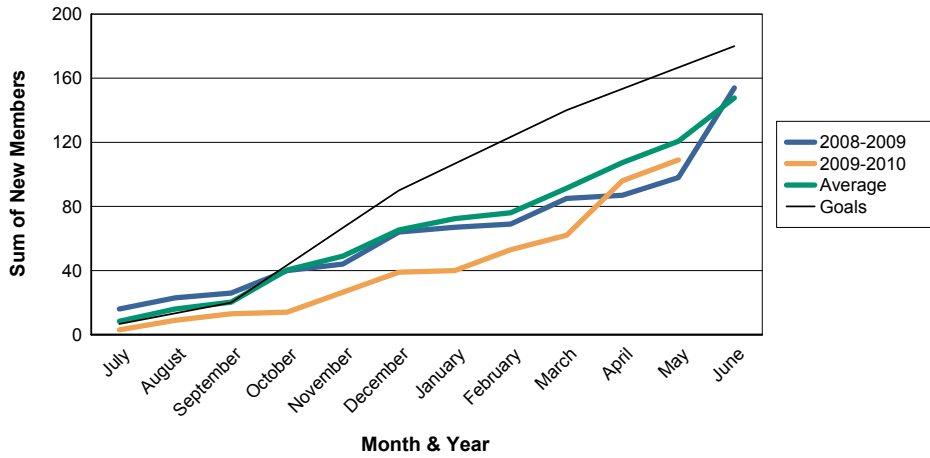

For District LC 4

Sum of Charter Members/ Month & Year

For District LC 4

3 Year Comparisons for GMT Constitutional Area 3

By GMT District

As of May 2010

Sum of New Members/ Month & Year

For District LC 4

Sum of Dropped Members/ Month & Year

For District LC 4

Sum of Net Members/ Month & Year

For District LC 4