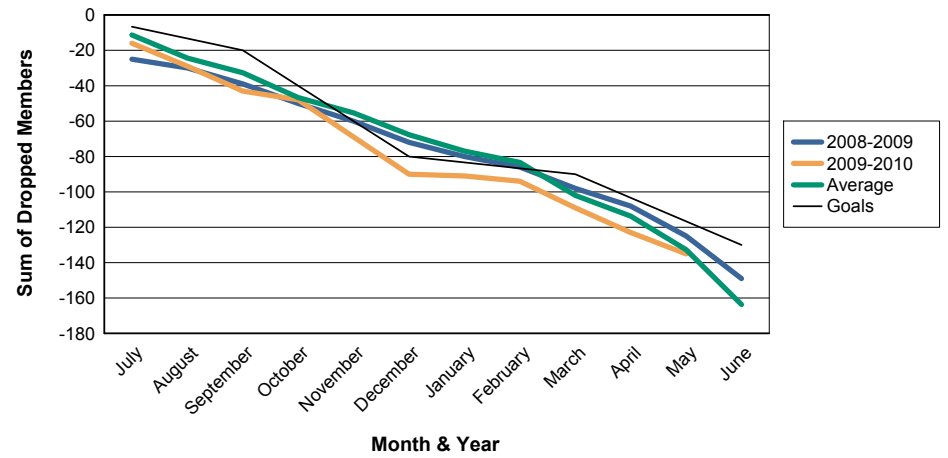

For District LC 4

Sum of Charter Members/ Month & Year

For District LC 4

3 Year Comparisons for GMT Constitutional Area 3

By GMT District

As of May 2010

Sum of New Members/ Month & Year

For District LC 4

Sum of Dropped Members/ Month & Year

For District LC 4

Sum of Net Members/ Month & Year

For District LC 4