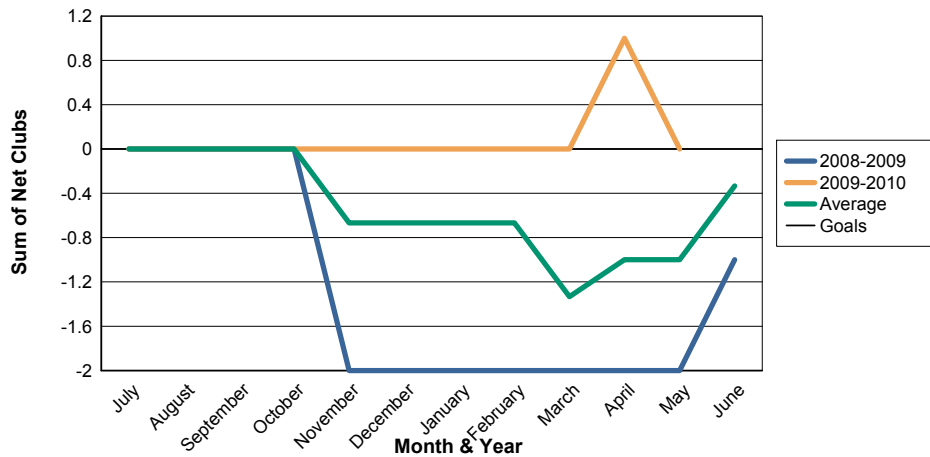

Sum of Net Clubs/ Month & Year

For District LC 4